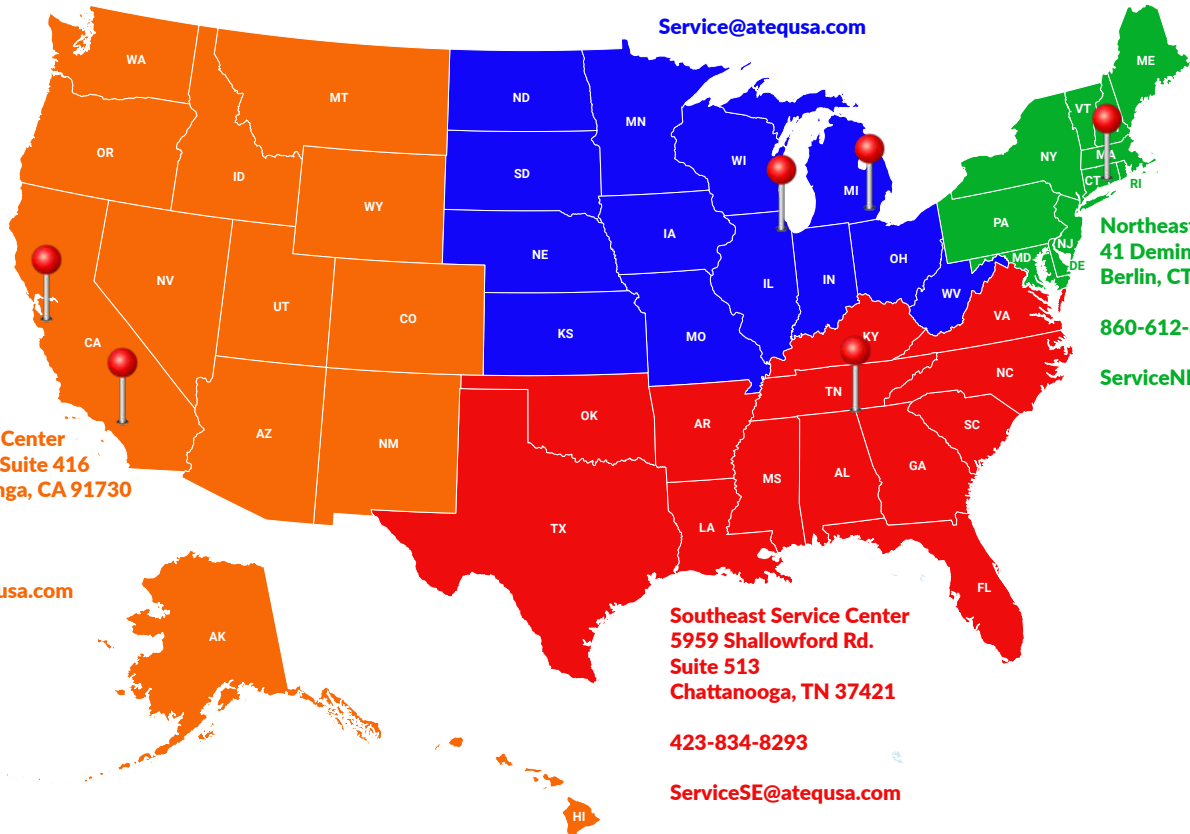

SUPPORT MAP

Service & Calibration Locations

WE VALUE YOUR FEEDBACK!

TAKE OUR CUSTOMER SATISFACTION SURVEY

atequsa.com/survey

ATEQ USA Service Center HQ
35980 Industrial Rd.
Livonia, MI 48150

1-800-646-9449

Service@atequsa.com

Western Service Center
10722 Arrow St. Suite 416
Rancho Cucamonga, CA 91730

909-600-6160

ServiceLA@atequsa.com

Northeast Service Center
41 Deming Rd.
Berlin, CT 06037

860-612-8200

ServiceNE@atequsa.com

Southeast Service Center
5959 Shallowford Rd.
Suite 513
Chattanooga, TN 37421